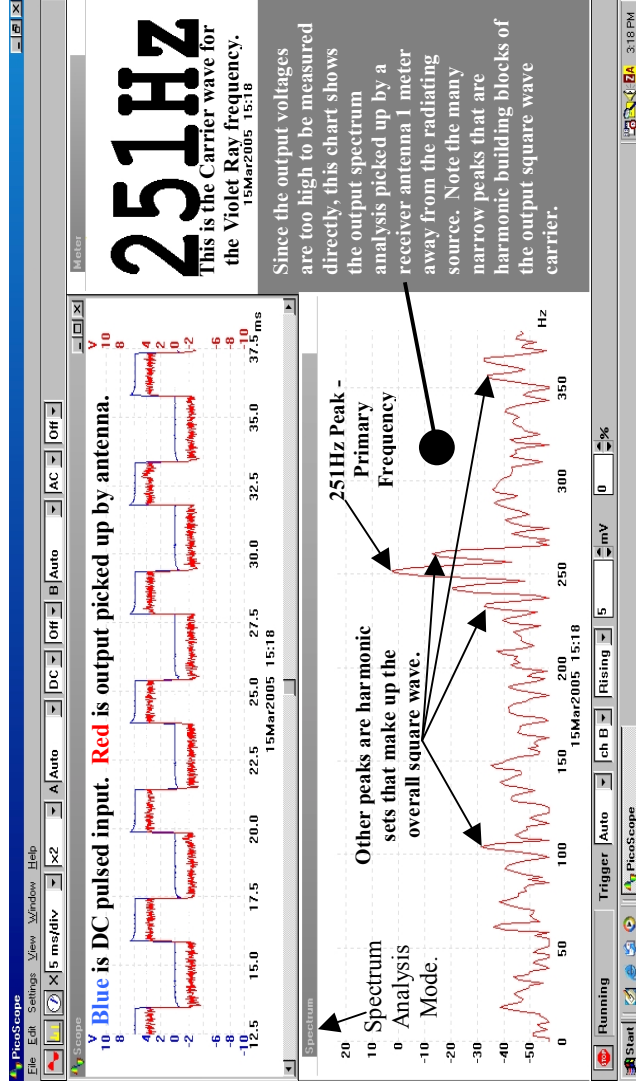

FREQUENCY COMPARISON

THE PILLAR OF LIGHT VIOLET RAY PUTS OUT FREQUENCIES THAT ARE DIRECT LOW ORDER HARMONICS OF THE "SCHUMANN RESONANCE" KNOWN TO BE 7.83Hz.

IN THE CHART, IT IS SET TO THE HEART CENTER FREQUENCY (for the HEART CHAKRA) OF 251Hz. THAT IS THE CARRIER WAVE FOR THE VIOLET RAY ENERGY THAT GOES INTO THE IMPROVED NIKOLA TESLA COIL & THEN GOES ON TO MANIFEST IN THE VIOLET RAY BULB AT 732 TRILLION Hz. AS VIOLET LIGHT. THE CHART MAY SHOW SOME RANDOM ENVIRONMENTAL BACKGROUND NOISE BUT FOR THE MOST PART, IT SHOWS THE MANY HARMONIC SIGN WAVE PEAK CENTERS THAT MAKE UP A COMPLEX SQUARE WAVE. (as shown in the "scope" view above.) THE SCHUMANN RESONANCE * 5TH OCTAVE" FREQUENCY OF 251Hz. IS CLEARLY SHOWN. WE BELIEVE, WERE EDGAR CAYCE ALIVE TODAY, THAT HE WOULD ENDORSE THE NEW IMPROVEMENTS ON THE OLD NIKOLA TESLA VIOLET RAY.

THE OLD VIOLET RAY PUTS OUT RANDOM FREQUENCIES THAT RIDE A CARRIER OF APPROX. 111Hz. BY LOOKING AT THE BOTTOM OF ITS CHART, YOU CAN SEE THAT IT DOES NOT HAVE DEFINED PEAKS; MEANING THAT IT PUTS OUT FREQUENCIES ACROSS THE CHART FROM LOW TO HIGH. THIS SHOWS NO DELINEATION OF A SET FREQUENCY, AND CERTAINLY NO ALIGNMENT WITH THE SCHUMANN RESONANCE OR PLANETARY PULSE.

THE PILLAR OF LIGHT VIOLET RAY 2005 IS BOTH TUNED & SCALED IN ENERGY AMPLITUDE TO BE "BIO-COMPATIBLE" FOR OUR HOLISTIC HEALTH IN A MYRIAD OF WAYS. CHECK IT OUT.

PILLAR OF LIGHT VIOLET RAY