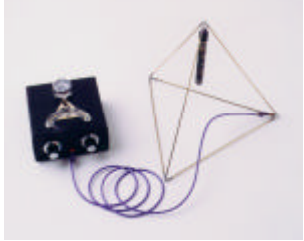

### MEDITATION & PRAYER AMPLIFIER

Once our *Power Centers* system is in tune and creative thoughts, feelings and mental pictures are flowing through our imagination center more freely with less distortion, we can then utilize the VRCR as a programmable creative intent amplifier. By placing our hand or objects onto the upright Injector Crystal, we can program the VRCR to amplify whatever we desire that is in harmony with divine intent.

## OPERATING MODES FOR VRCCR

**Violet Ray  
Bulb  
manifests the  
"Violet Flame"**  
as described by St. Germain

**Antenna  
Transmission:  
Environment  
Harmonizer**

**Crystal Plate  
Food Energizer**

**Crystal Wand  
for Electrical  
(CHAKRA)  
CENTER Tuning**

**Triad Antenna & top  
of Injector Crystal**

**Rear View  
CRYSTAL ARRAY**

## The VRCCR KIT includes:

- ◆ VRCCR as seen on front page (6"x 6"x 4")
- ◆ Carrying Case for VRCCR and implements
- ◆ 2 Crystal Wands for Electrical (CHAKRA) CENTER tuning and Pyramid Antenna Activator
- ◆ Violet Ray Bulb with handle and 6' cable
- ◆ Crystal Food Plate (for food or liquids)
- ◆ 2 Violet Connector Cables
- ◆ Pyramid Antenna (may need assembly)
- ◆ 1/8" x 6" Programming Brass Wand
- ◆ 110V-AC/12V-DC Adapter
- ◆ 2 Spare Fuses