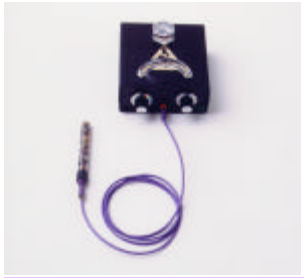

### MEDITATION & PRAYER AMPLIFIER

Once our *Power Centers* system is in tune and creative thoughts, feelings and mental pictures are flowing through our imagination center more freely with less distortion, we can then utilize the VRCR as a programmable creative intent amplifier. By placing our hand or objects onto the upright Injector Crystal, we can program the VRCR to amplify whatever we desire that is in harmony with divine intent.

## OPERATING MODES FOR VRCCR

**Violet Ray  
Bulb  
manifests the  
"Violet Flame"**  
as described by St. Germain

**Antenna  
Transmission:  
Environment  
Harmonizer**

**Crystal Plate  
Food Energizer**

**Crystal Wand  
for Electrical  
(CHAKRA)  
CENTER Tuning**

**Triad Antenna & top  
of Injector Crystal**

**Rear View  
CRYSTAL ARRAY**

## The VRCCR KIT includes:

- ◆ VRCCR as seen on front page (6"x 6"x 4")
- ◆ Carrying Case for VRCCR and implements
- ◆ 2 Crystal Wands for Electrical (CHAKRA) CENTER tuning and Pyramid Antenna Activator
- ◆ Violet Ray Bulb with handle and 6' cable
- ◆ Crystal Food Plate (for food or liquids)
- ◆ 2 Violet Connector Cables
- ◆ Pyramid Antenna (may need assembly)
- ◆ 1/8" x 6" Programming Brass Wand
- ◆ 110V-AC/12V-DC Adapter
- ◆ 2 Spare Fuses