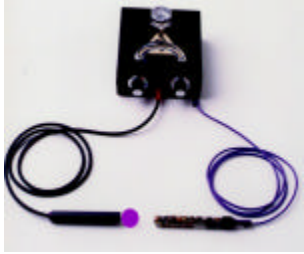

### MEDITATION & PRAYER AMPLIFIER

Once our *Power Centers* system is in tune and creative thoughts, feelings and mental pictures are flowing through our imagination center more freely with less distortion, we can then utilize the VRCR as a programmable creative intent amplifier. By placing our hand or objects onto the upright Injector Crystal, we can program the VRCR to amplify whatever we desire that is in harmony with divine intent.

## OPERATING MODES FOR VRCCR

**Violet Ray  
Bulb  
manifests the  
"Violet Flame"**  
as described by St. Germain

**Antenna  
Transmission:  
Environment  
Harmonizer**

**Crystal Plate  
Food Energizer**

## The VRCCR KIT includes:

- ◆ VRCCR as seen on front page (6"x 6"x 4")
- ◆ Carrying Case for VRCCR and implements
- ◆ 2 Crystal Wands for Electrical (CHAKRA) CENTER tuning and Pyramid Antenna Activator
- ◆ Violet Ray Bulb with handle and 6' cable
- ◆ Crystal Food Plate (for food or liquids)
- ◆ 2 Violet Connector Cables
- ◆ Pyramid Antenna (may need assembly)
- ◆ 1/8" x 6" Programming Brass Wand
- ◆ 110V-AC/12V-DC Adapter
- ◆ 2 Spare Fuses